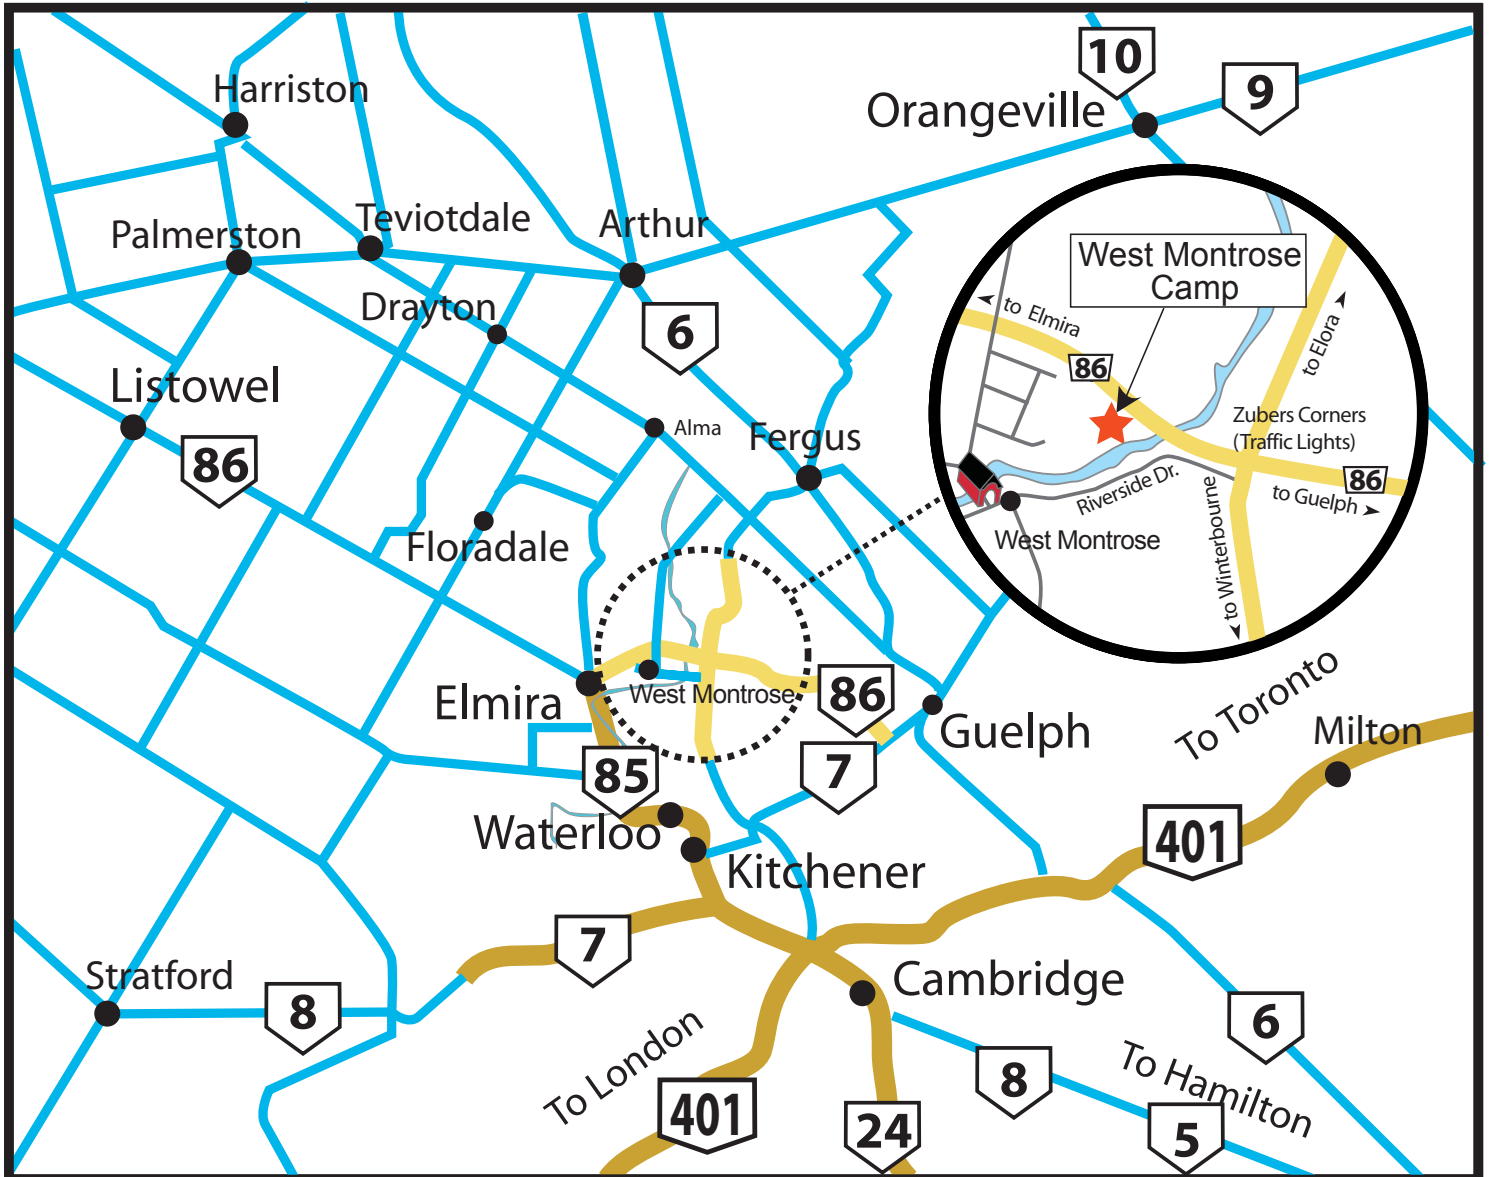

West Montrose Family Camp

6344 Line 86
West Montrose, Ontario
N0B 2V0

Tel: 519-669-2129
Fax: 519-669-4504

Coming from Kitchener-Waterloo, ON:

1. Take the Kings HWY- 86 North
2. Exit onto Northfield Dr.,
3. Continue straight through lights at town of Conestogo
4. At Line 86, turn right.
5. Head east towards Guelph on Line 86.
6. Watch for signs on right hand side, entranceway is just before the bridge.

Coming from Guelph, ON

1. From Hwy. 7 turn right onto Line 86 (Elmiria Road)
2. Continue on Line 86
3. Go through lights at Katherine St., down hill and across the bridge
4. Watch for signs on left hand side, entranceway is just after the bridge.